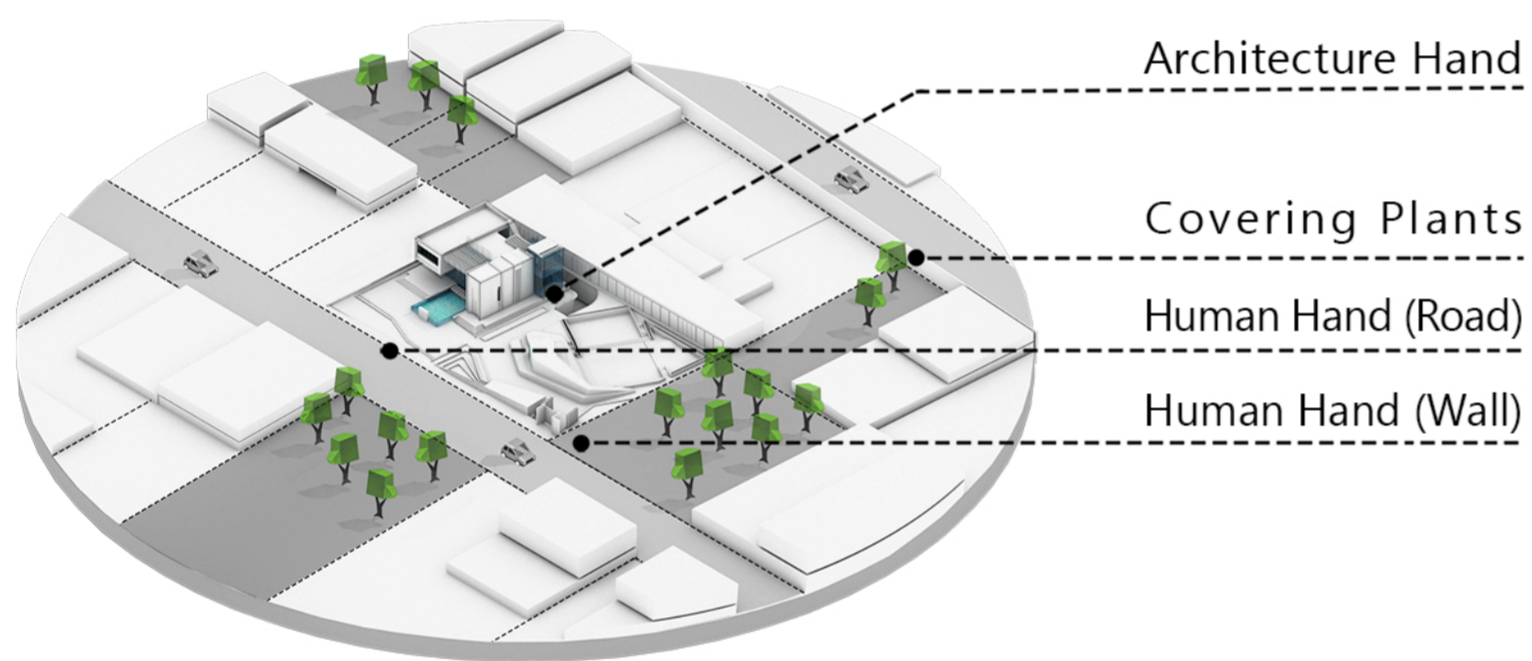

# BaghBolour Villa

This is a story of people who have been distanced from nature. A young couple along with their little child wanted to spend the holidays at a place away from the city and in the nature. The villa's land was a green range. Considering the employer's main demand, which was to utilize the outside space as much as possible, we analyzed the Bagh-e Bolor project as the following manner: supplying adequate natural lighting and green landscaping throughout all spaces is one of the most essential shaping lines of the building's design. On one hand, the building's usage required the introversion privacy of a home, and on the other hand it needed the extroversion of a villa in interacting with the outside space. Creating transparent surfaces for achieving a dynamic and manageable spaces on all levels in order to utilize the garden's view and being able to control the children when playing there,

Human With Different Motivations & Sights!