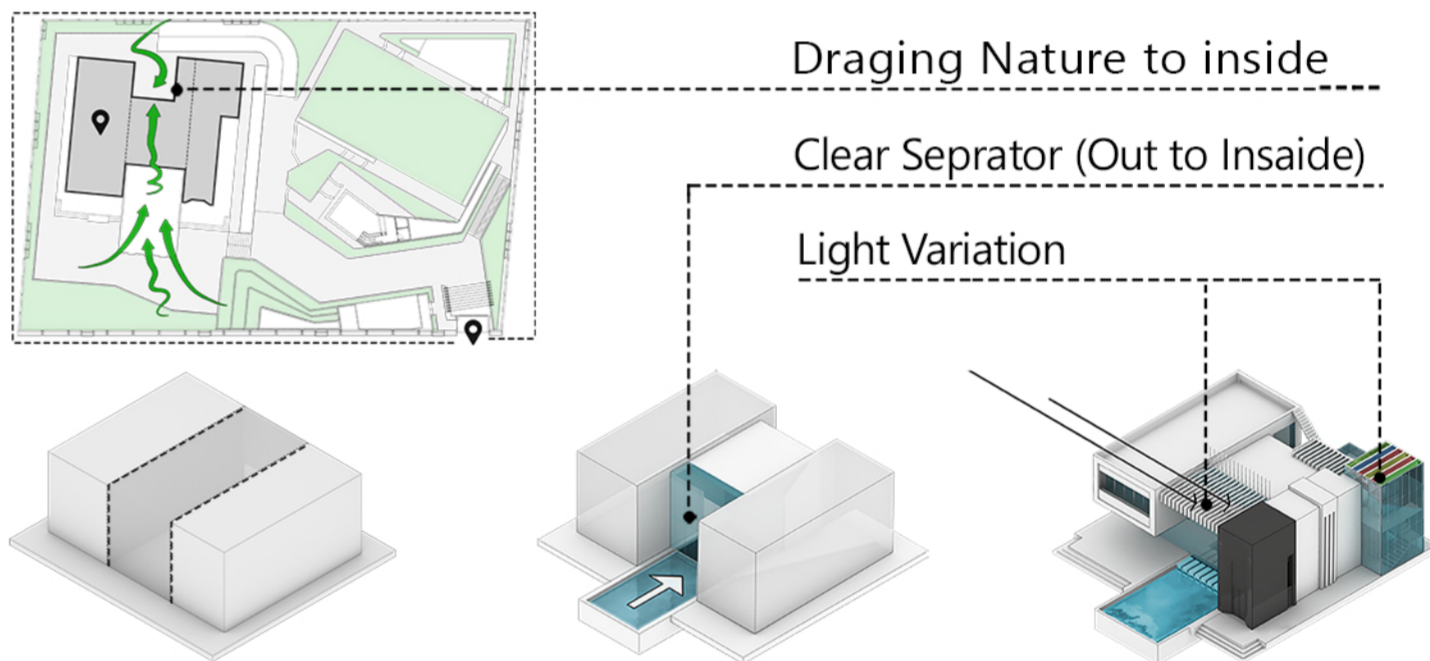

# BaghBolour Villa

This is a story of people who have been distanced from nature. A young couple along with their little child wanted to spend the holidays at a place away from the city and in the nature. The villa's land was a green range. Considering the employer's main demand, which was to utilize the outside space as much as possible, we analyzed the Bagh-e Bolor project as the following manner: supplying adequate natural lighting and green landscaping throughout all spaces is one of the most essential shaping lines of the building's design. On one hand, the building's usage required the introversion privacy of a home, and on the other hand it needed the extroversion of a villa in interacting with the outside space. Creating transparent surfaces for achieving a dynamic and manageable spaces on all levels in order to utilize the garden's view and being able to control the children when playing there,