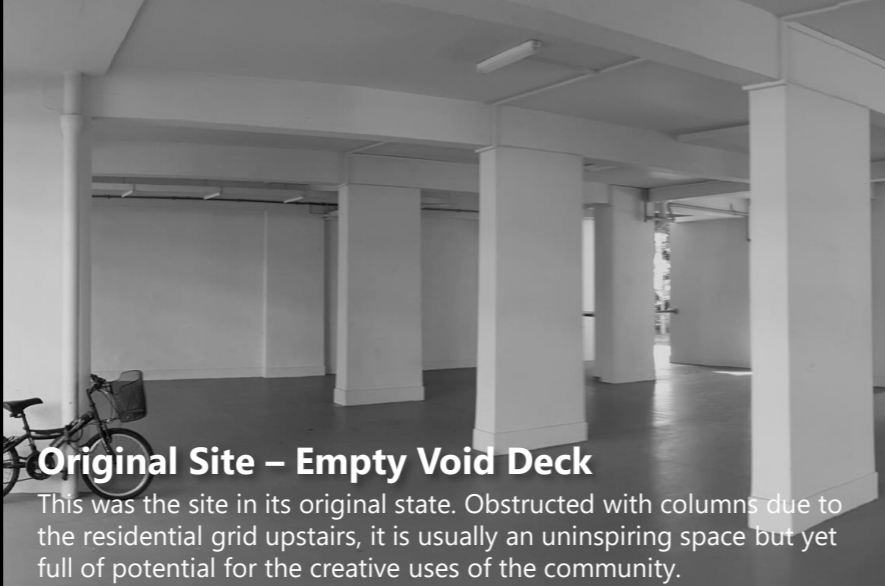

URBAN SINGAPORE ISSUES

Singapore has its fair share of increasing urban issues. 1. One of them is the vast numbers empty spaces at prime ground floor location: the void deck, which is a raised empty space below apartment blocks.

3. Younger people are also increasingly disconnected. Through this project, we aim to make use of the neglected void decks to create spaces that catalyse organic interaction amongst residents.

Original Site – Empty Void Deck
This was the site in its original state. Obstructed with columns due to the residential grid upstairs, it is usually an uninspiring space but yet full of potential for the creative uses of the community.