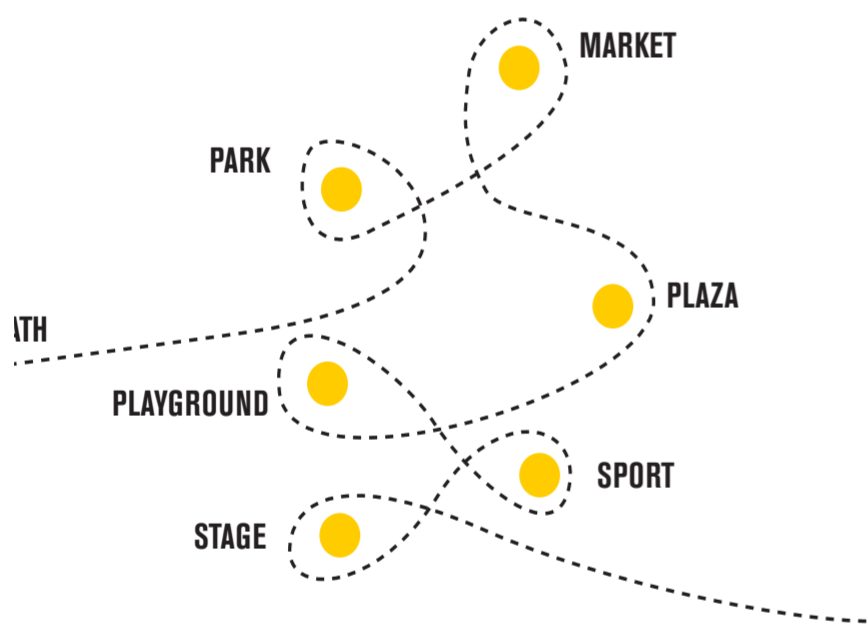

SONGZHUANG MICRO COMMUNITY PARK

Urban Rooms for Social Encounter

Songzhuang Micro Community Park is a public gathering space designed in response to the diverse and vibrant community in Songzhuang, a district notorious for its art and culture. The park acts as a central gathering space for people of all ages and identities, creating an ever changing live, interactive display of the local culture and community.

The L-shaped plot features a series of outdoor 'rooms' along a linear loop path, with connecting elements meandering between a street-side pavement to an extending park. The path along the park collects the most diverse group of people onto a single array, creating an exhibition of human interaction between people that may have never crossed paths otherwise.

Welcoming Room

Social Room

Play Room

Exercise Room