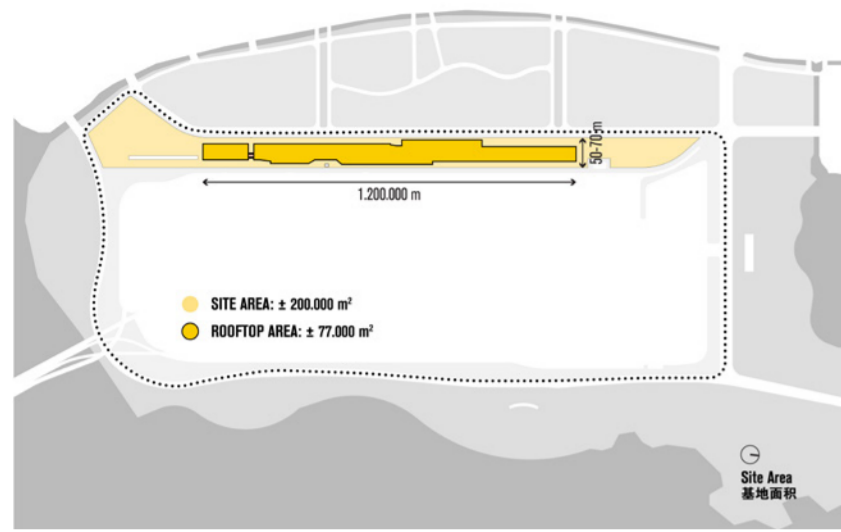

Site Information:

Circulation and Greening:

The park aims to enable a healthy urban lifestyle that complements the city's youthful, entrepreneurial, and dynamic personality. The development has become an appealing addition to the urban neighborhood, interwoven in its infrastructure and regarded as a community jewel from which many of the surrounding high-rise buildings have a direct view on.

Signage Scale Concept:

Signage System:

Public Access: